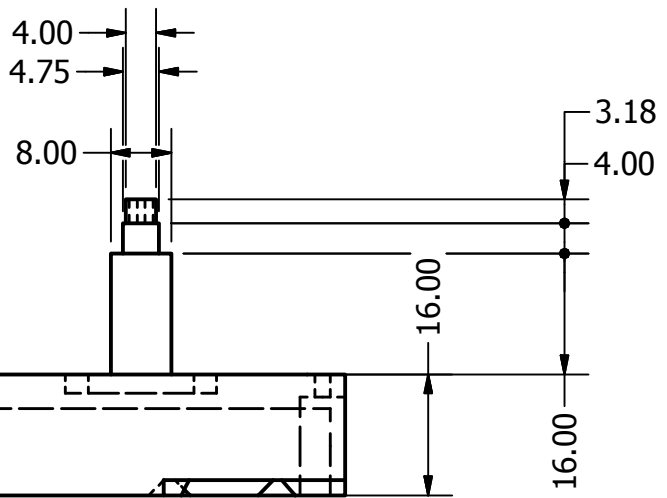

SCALE 4 : 1

E. BRUNELLE
BROCKTON HIGH
CLOCK MECHANISM
SCALE: 1:1 MM

E. BRUNELLE
BROCKTON HIGH
HANDS
SCALE: 1:1 MM

B

B

A

A

PRODUCED BY AN AUTODESK EDUCATIONAL PRODUCT