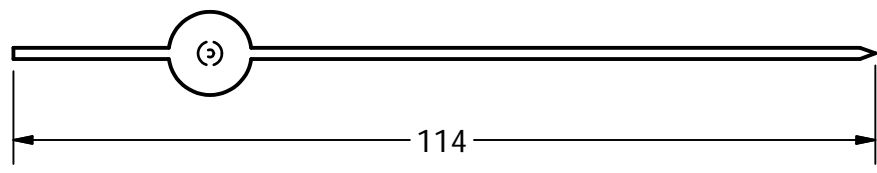

SCALE 4 : 1

E. BRUNELLE
BROCKTON HIGH
CLOCK MECHANISM
SCALE: 1:1 MM

E. BRUNELLE
BROCKTON HIGH
HANDS
SCALE: 1:1 MM

B

B

A

A

PRODUCED BY AN AUTODESK EDUCATIONAL PRODUCT