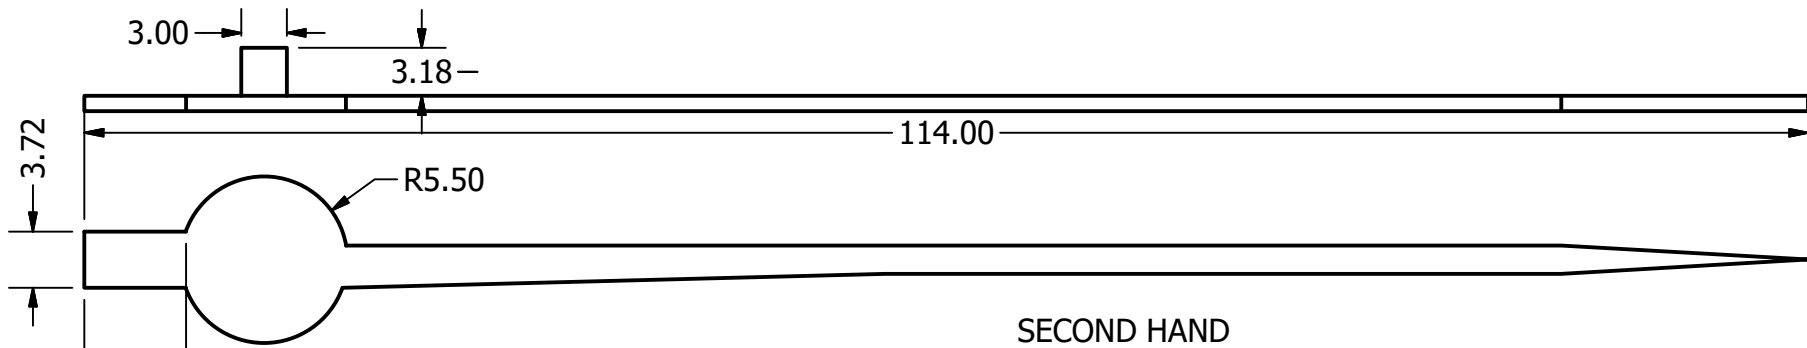

CLOCK - BRITISH THEME

J. STUDENT

BROCKTON HIGH SCHOOL

CLOCKS WITH A THEME

SCALE: 1mm = 2mm

FRONT

SIDE

BOTTOM

J. STUDENT
BROCKTON HIGH SCHOOL
CLOCK ASSEMBLY
SCALE: 1 mm = 3 mm

SIDE

BOTTOM

J. STUDENT
BROCKTON HIGH SCHOOL
CLOCK FACE
SCALE: 1 mm = 3 mm

SECOND HAND

MINUTE HAND

HOUR HAND

J. STUDENT
BROCKTON HIGH SCHOOL
CLOCK HANDS
SCALE: 2 mm = 1 mm