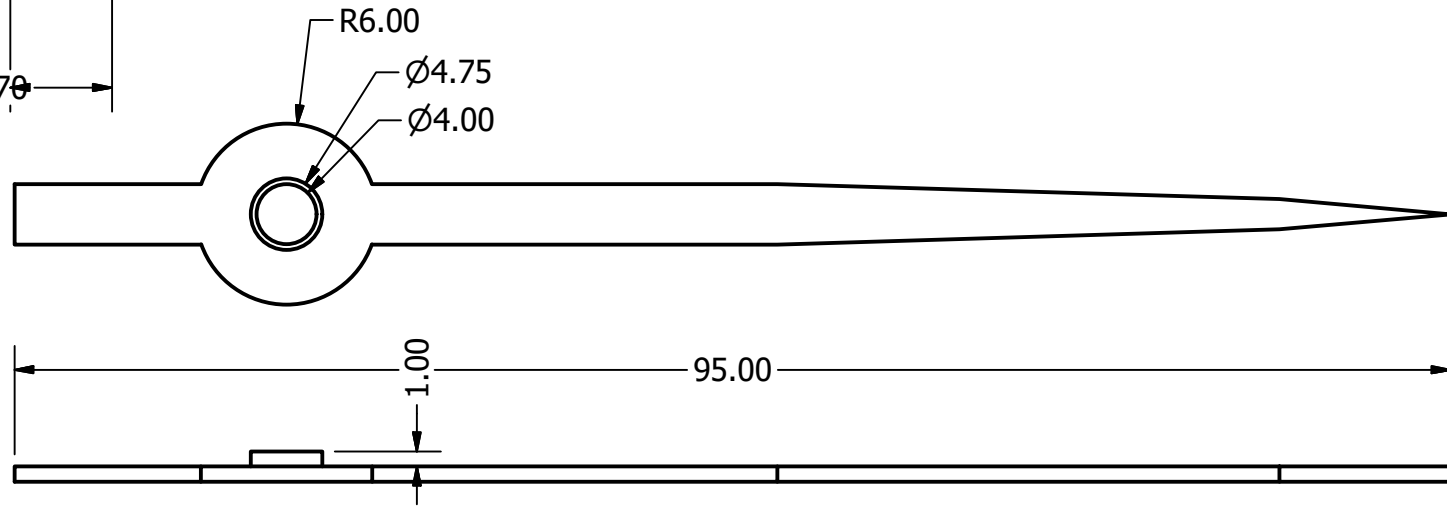

CLOCK - BRITISH THEME

J. STUDENT

BROCKTON HIGH SCHOOL

CLOCKS WITH A THEME

SCALE: 1mm = 2mm

FRONT

SIDE

BOTTOM

J. STUDENT
BROCKTON HIGH SCHOOL
CLOCK ASSEMBLY
SCALE: 1 mm = 3 mm

SIDE

BOTTOM

J. STUDENT
BROCKTON HIGH SCHOOL
CLOCK FACE
SCALE: 1 mm = 3 mm

SECOND HAND

MINUTE HAND

HOUR HAND

J. STUDENT
BROCKTON HIGH SCHOOL
CLOCK HANDS
SCALE: 2 mm = 1 mm