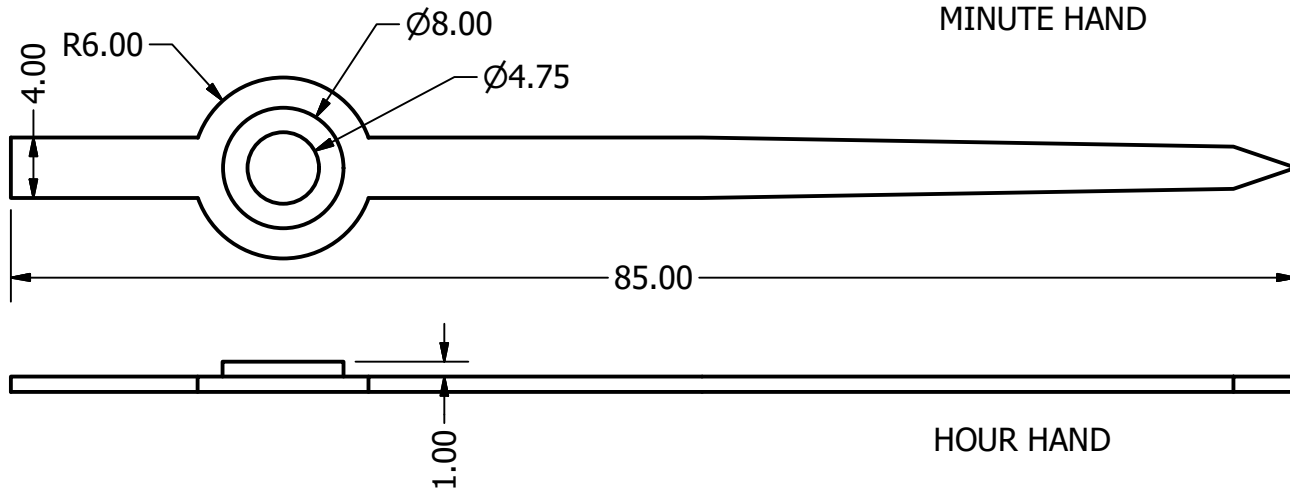

CLOCK - BRITISH THEME

J. STUDENT

BROCKTON HIGH SCHOOL

CLOCKS WITH A THEME

SCALE: 1mm = 2mm

FRONT

SIDE

BOTTOM

J. STUDENT
BROCKTON HIGH SCHOOL
CLOCK ASSEMBLY
SCALE: 1 mm = 3 mm

SIDE

BOTTOM

J. STUDENT
BROCKTON HIGH SCHOOL
CLOCK FACE
SCALE: 1 mm = 3 mm

SECOND HAND

MINUTE HAND

HOUR HAND

J. STUDENT
BROCKTON HIGH SCHOOL
CLOCK HANDS
SCALE: 2 mm = 1 mm