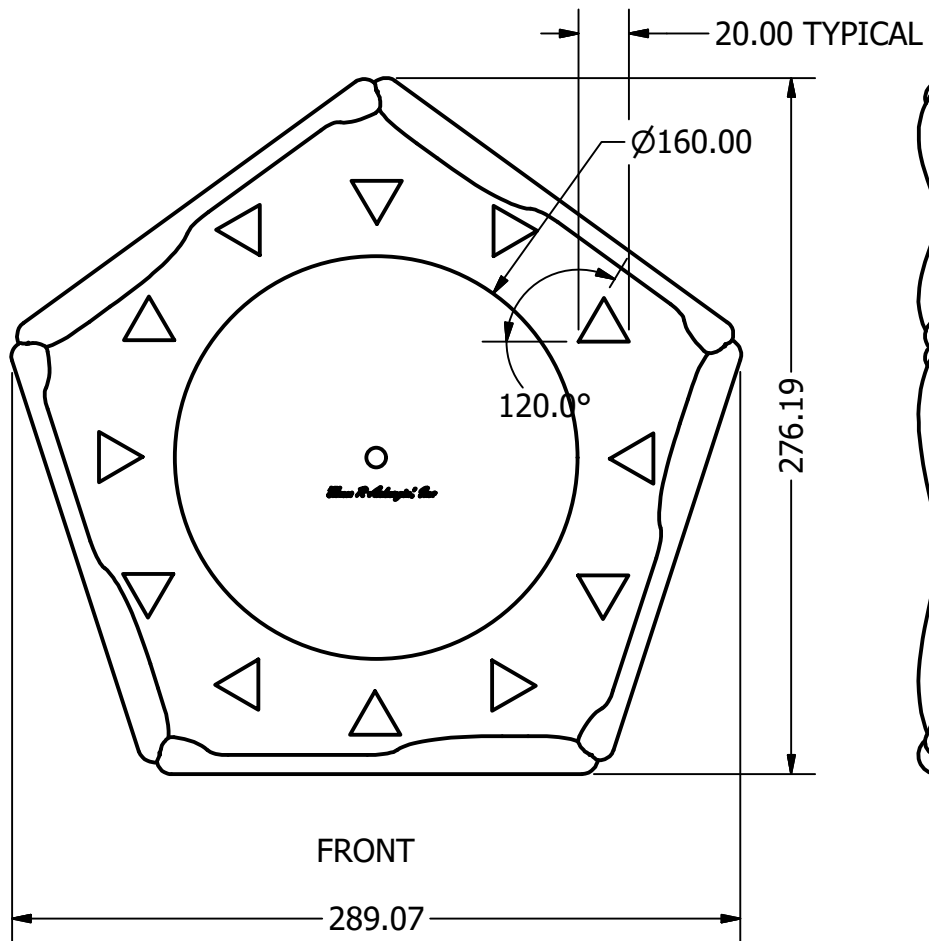

CLOCK - BRITISH THEME

J. STUDENT

BROCKTON HIGH SCHOOL

CLOCKS WITH A THEME

SCALE: 1mm = 2mm

FRONT

SIDE

BOTTOM

J. STUDENT
BROCKTON HIGH SCHOOL
CLOCK ASSEMBLY
SCALE: 1 mm = 3 mm

SIDE

BOTTOM

J. STUDENT
BROCKTON HIGH SCHOOL
CLOCK FACE
SCALE: 1 mm = 3 mm

SECOND HAND

MINUTE HAND

HOUR HAND

J. STUDENT
BROCKTON HIGH SCHOOL
CLOCK HANDS
SCALE: 2 mm = 1 mm