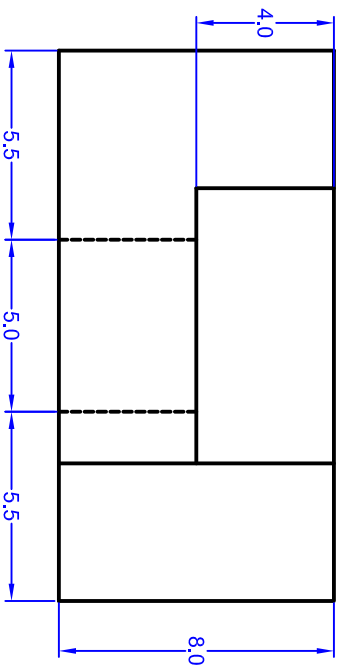

EXTRA CREDIT - UP TO 15
POINTS IN HW or PROJECTS.
UPLOAD TO MOODLE - SEE
EXTRA CREDIT

E. BRUNELLE
BROCKTON HIGH SCHOOL
FIGURE 03
SCALE: 1"=4"